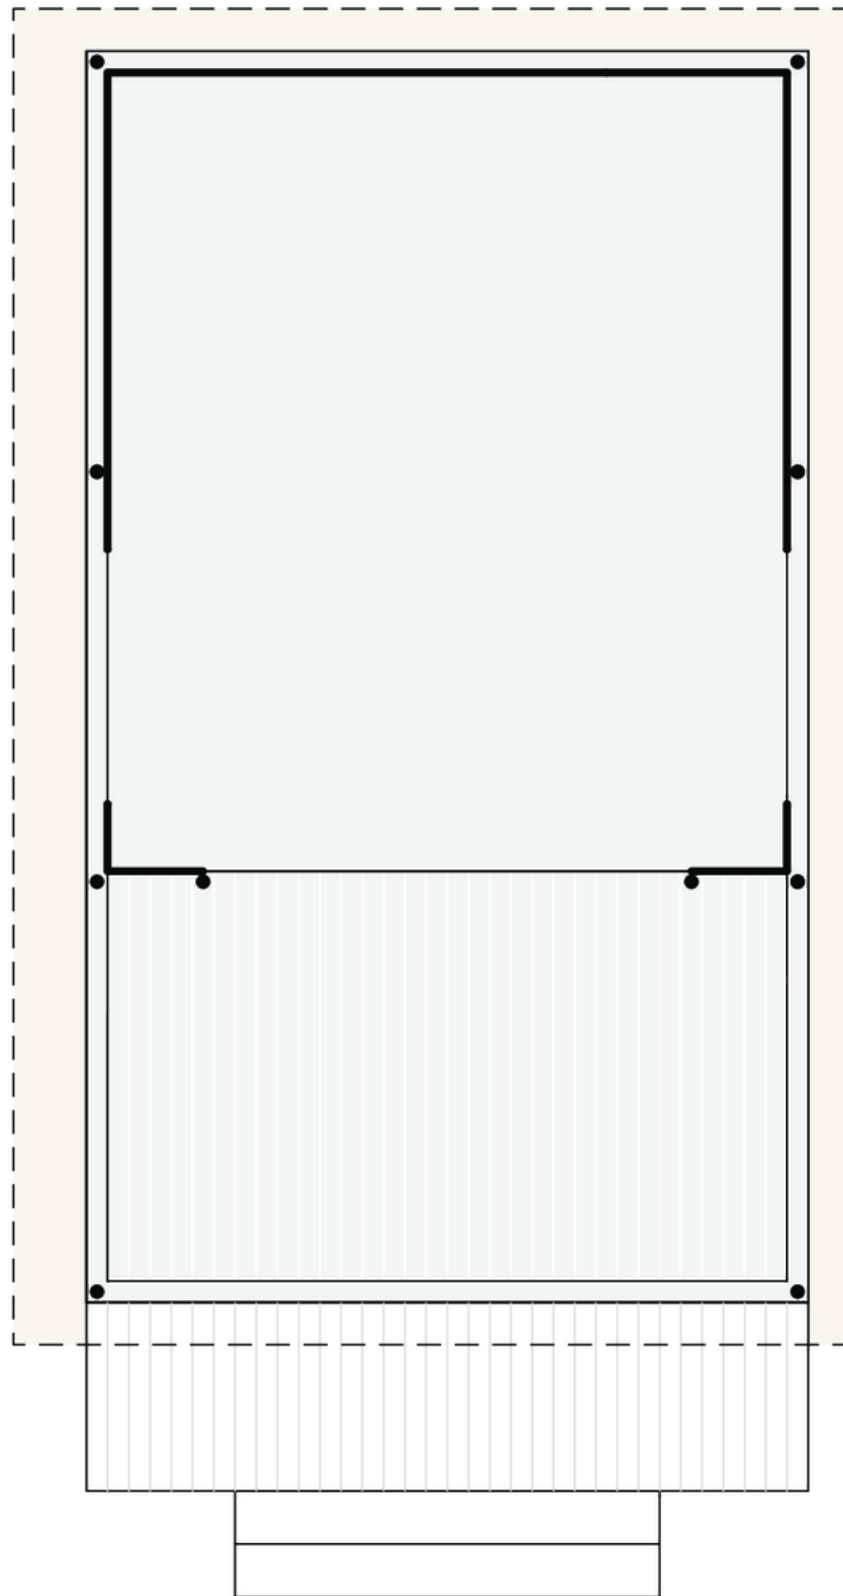

Safari S BASIC

Facade:

Safari S fasada

Layout:

Safari S Bas

A1 GENERAL

| | |
|--------------------------|-----------|
| Length interior/exterior | 3,76/6,3 |
| Width interior/exterior | 3,19/4,09 |
| Height interior/exterior | 3,15/3,76 |
| Area | 18,12 |
| Number of beds | - |
| Number of bedrooms | - |
| Number of bathrooms | - |
| Kitchen | - |
| Transport length | 5,68 |
| Transport width | 2,28 |
| Transport height | 2,33 |
| Dimension terrace | 3,19x1,91 |

Safari S BASIC

| | |
|---|---|
| Interior canvas TenCate Campshield FR2 290g/m2 (FR) | O |
| Window with mosquito net | X |
| Internal canvas rolo | X |
| External cristal PVC rolo with Vecro tape | X |
| Front entrance opening secton on zipper | X |
| Side wall opening sections on zipper | O |
| Mosquito net for entrance opening | O |
| Pad lock system | X |
| Master key for pad lock system | O |
| Winter cover | O |
| Stick for door zipper | X |