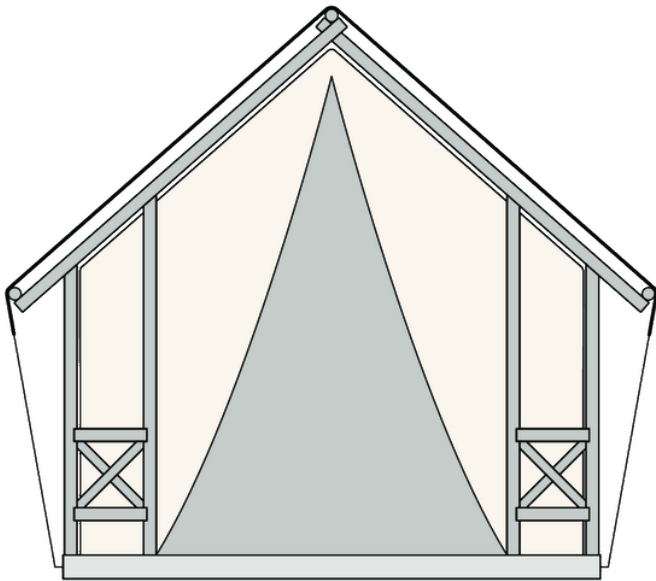

Safari S BASIC

Facade:

Safari S fasada

Layout:

Safari S Bas

A1 GENERAL

| | |
|--------------------------|-----------|
| Length interior/exterior | 3,76/6,3 |
| Width interior/exterior | 3,19/4,09 |
| Height interior/exterior | 3,15/3,76 |
| Area | 18,12 |
| Number of beds | - |
| Number of bedrooms | - |
| Number of bathrooms | - |
| Kitchen | - |
| Transport length | 5,68 |
| Transport width | 2,28 |
| Transport height | 2,33 |
| Dimension terrace | 3,19x1,91 |

B1 CHASSIS

| | |
|-----------------------------|---|
| Powder coated steel chassis | X |
| Single inflatable wheels | O |
| Cointainer transport kit | O |
| Detachble hook | O |
| Leveling Feet | X |
| Anchoring Kit - Steel rod | O |
| Anchoring Kit - Steel ancor | O |

Safari S BASIC

| | |
|---|---|
| Interior canvas TenCate Campshield FR2 290g/m2 (FR) | O |
| Window with mosquito net | X |
| Internal canvas rolo | X |
| External cristal PVC rolo with Vecro tape | X |
| Front entrance opening secton on zipper | X |
| Side wall opening sections on zipper | O |
| Mosquito net for entrance opening | O |
| Pad lock system | X |
| Master key for pad lock system | O |
| Winter cover | O |
| Stick for door zipper | X |