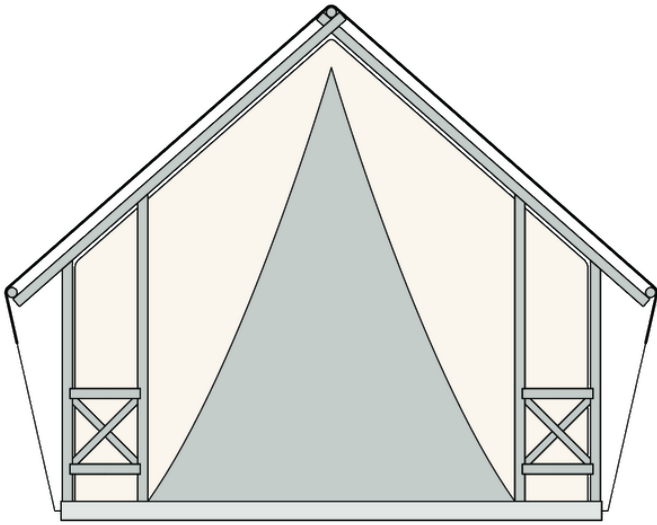

Safari M BASIC

Facade:

Safari M fasada

Layout:

Safari M Bas

A1 GENERAL

Length interior/exterior	5,68/8,43
Width interior/exterior	5/5,83
Height interior/exterior	3,95/5,02
Area	38+7
Number of beds	-
Number of bedrooms	-
Number of bathrooms	-
Kitchen	-
Loft bedroom	-
Transport length	5,68
Transport width	2,28
Transport height	2,4
Dimension terrace	5x1,91

B3 EXTERIOR WALLS

PVC transport protection	X
Mosquito net preinstalation on entrance doors	X
Chassis cover Campshield FR1 15CM	O
Chassis cover PVC 15cm	X
Chassis cover PVC 50cm	O
Chassis cover PVC 35cm	O

Safari M BASIC

Chassis cover Campshield FR1 35cm	O
Chassis cover Campshield FR1 50cm	O
Sturdy round wooden beams fi 100 mm	X
100% aluminium foldable pole construction	-
Powder coated steel connectors	X
Roof canvas Sattler Complain 641 670g/m2 (FR)	X
Roof canvas TenCate Solair KA46 420g/m2	O
Roof canvas TenCate Campshield FR1 420g/m2 (FR)	O
Interior canvas TenCate KA46 420g/m2	X
Interior canvas TenCate Campshield FR2 290g/m2 (FR)	O
Window with mosquito net	X
Internal canvas rolo	X
External cristal PVC rolo with Vecro tape	X
Front entrance opening secton on zipper	X
Side wall opening sections on zipper	O
Mosquito net for entrance opening	O
Pad lock system	X
Master key for pad lock system	O
Winter cover	O
Stick for door zipper	X