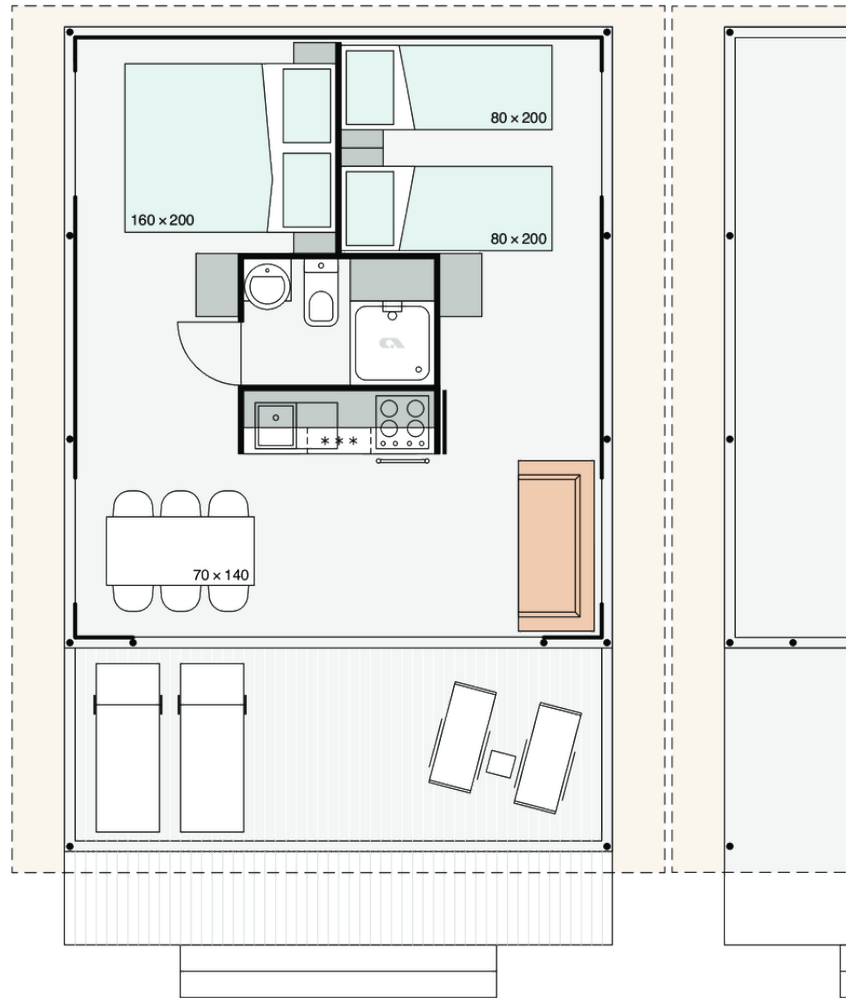

Safari L FAMILY

Facade:

Safari L fasada

Layout:

Safari L Family+

Layout 2

A1 GENERAL

Length interior/exterior	5,68/8,43
Width interior/exterior	5/5,83
Height interior/exterior	3,95/5,02
Area	38+7
Number of beds	6
Number of bedrooms	3
Number of bathrooms	1
Kitchen	-
Loft bedroom	X
Transport length	5,68
Transport width	2,28
Transport height	2,4
Dimension terrace	5x1,91

Shower cabin	90X75
Shower swing doors with security glass	X
Shower PVC wall	X
Shower rail with sliding shower holder	X
Wash-stand with mixer tap	X
Mirror with shelf	X
Ceramic toilet with toilet seat	X
PVC toilet tank with saving function	X
Towel holder	X
Toilet roll holder	X
Hangers	X
Hairdryer	O