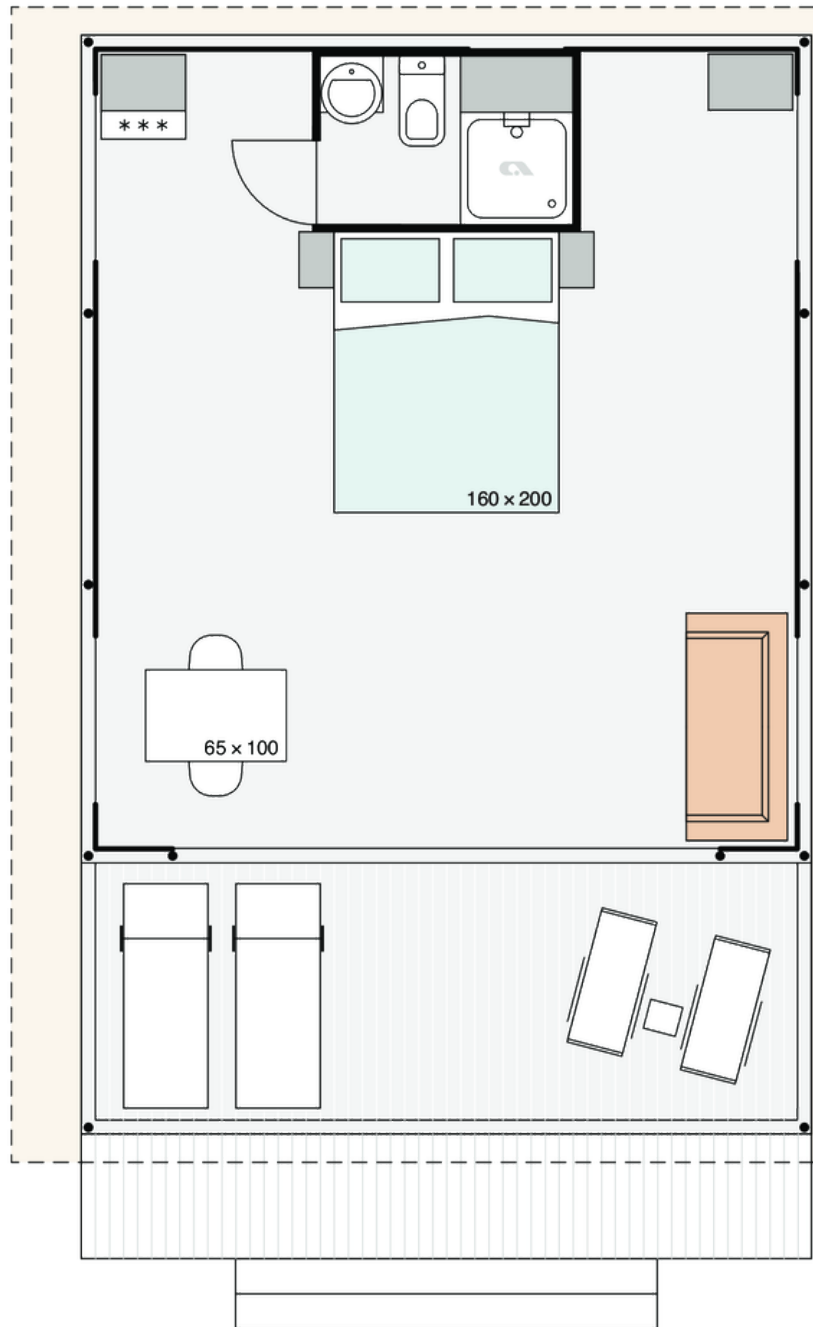

# Safari L COUPLE

**Safari L COUPLE**

**Facade:**

**Safari L fasada**

**Layout:**

**Safari L Coupl**

**A1 GENERAL**

Length interior/exterior	5,68/8,43
Width interior/exterior	5/5,83
Height interior/exterior	3,95/5,02
Area	38+7
Number of beds	2
Number of bedrooms	1
Number of bathrooms	1
Kitchen	-
Loft bedroom	-
Transport length	5,68
Transport width	2,28
Transport height	2,4
Dimension terrace	5x1,91

**B1 CHASSIS**

Powder coated steel chassis	X
Single inflatable wheels	O
Cointainer transport kit	O
Detachble hook	O
Leveling Feet	X
Anchoring Kit - Steel rod	O
Anchoring Kit - Steel ancor	O

**B2 FLOOR**

**C6 BATHROOM**

Shower cabin	90X75
Shower swing doors with security glass	X
Shower PVC wall	X
Shower rail with sliding shower holder	X
Wash-stand with mixer tap	X
Mirror with shelf	X
Ceramic toilet with toilet seat	X
PVC toilet tank with saving function	X
Towel holder	X
Toilet roll holder	X
Hangers	X
Hairdryer	O