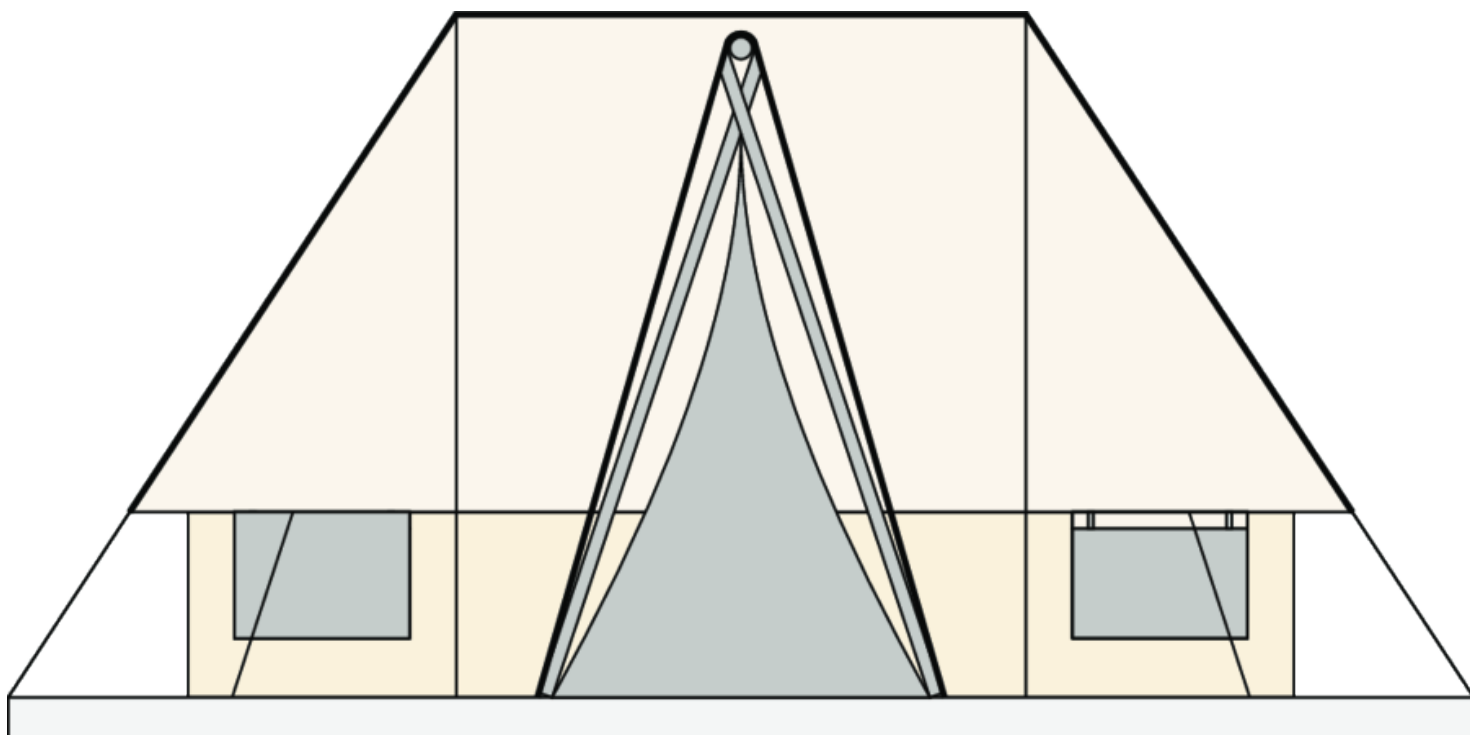

Bell S COUPLE

Facade:

Bell S fasada

Layout:

Bell S Couple

A1 GENERAL

Length interior/exterior	2,3/4,3
Width interior/exterior	3,4/5,4
Height interior/exterior	2,15/2,48
Area	7,82
Number of beds	2
Number of bedrooms	1
Number of bathrooms	-
Kitchen	-
Transport length	2,15
Transport width	1,85
Transport height	0,9

B1 CHASSIS

Leveling Feet	O, 1-2%
Anchoring Kit - Steel rod	O
Anchoring Kit - Steel ancor	O
Subframework of spruce wood	X

B2 FLOOR

Carpet	O
Larchwood boards floor	X

B3 EXTERIOR WALLS

Construction poles Pinewood KVH 60 x 100	X
Roof canvas TenCate Solair KA46 420g/m2	X
Roof canvas TenCate Campshield FR1 420g/m2 (FR)	O
Interior canvas TenCate Campshield FR2 290g/m2 (FR)	O
Window with mosquito net	X
Front entrance opening section on zipper	X
Mosquito net for entrance opening	X
Pad lock system	X
Master key for pad lock system	O
Winter cover	O

C0 INTERIOR

Furnishing Decor - STANDARD	TENT
Mosquito net for beds	O

C3 MASTER BEDROOM

Double bed with slatted bed base	160 x 200
Foam mattresses (25 kg/m ²) in master bedroom	X
Topper for mattresses in master bedroom	O
Bedside tables in master bedroom	X