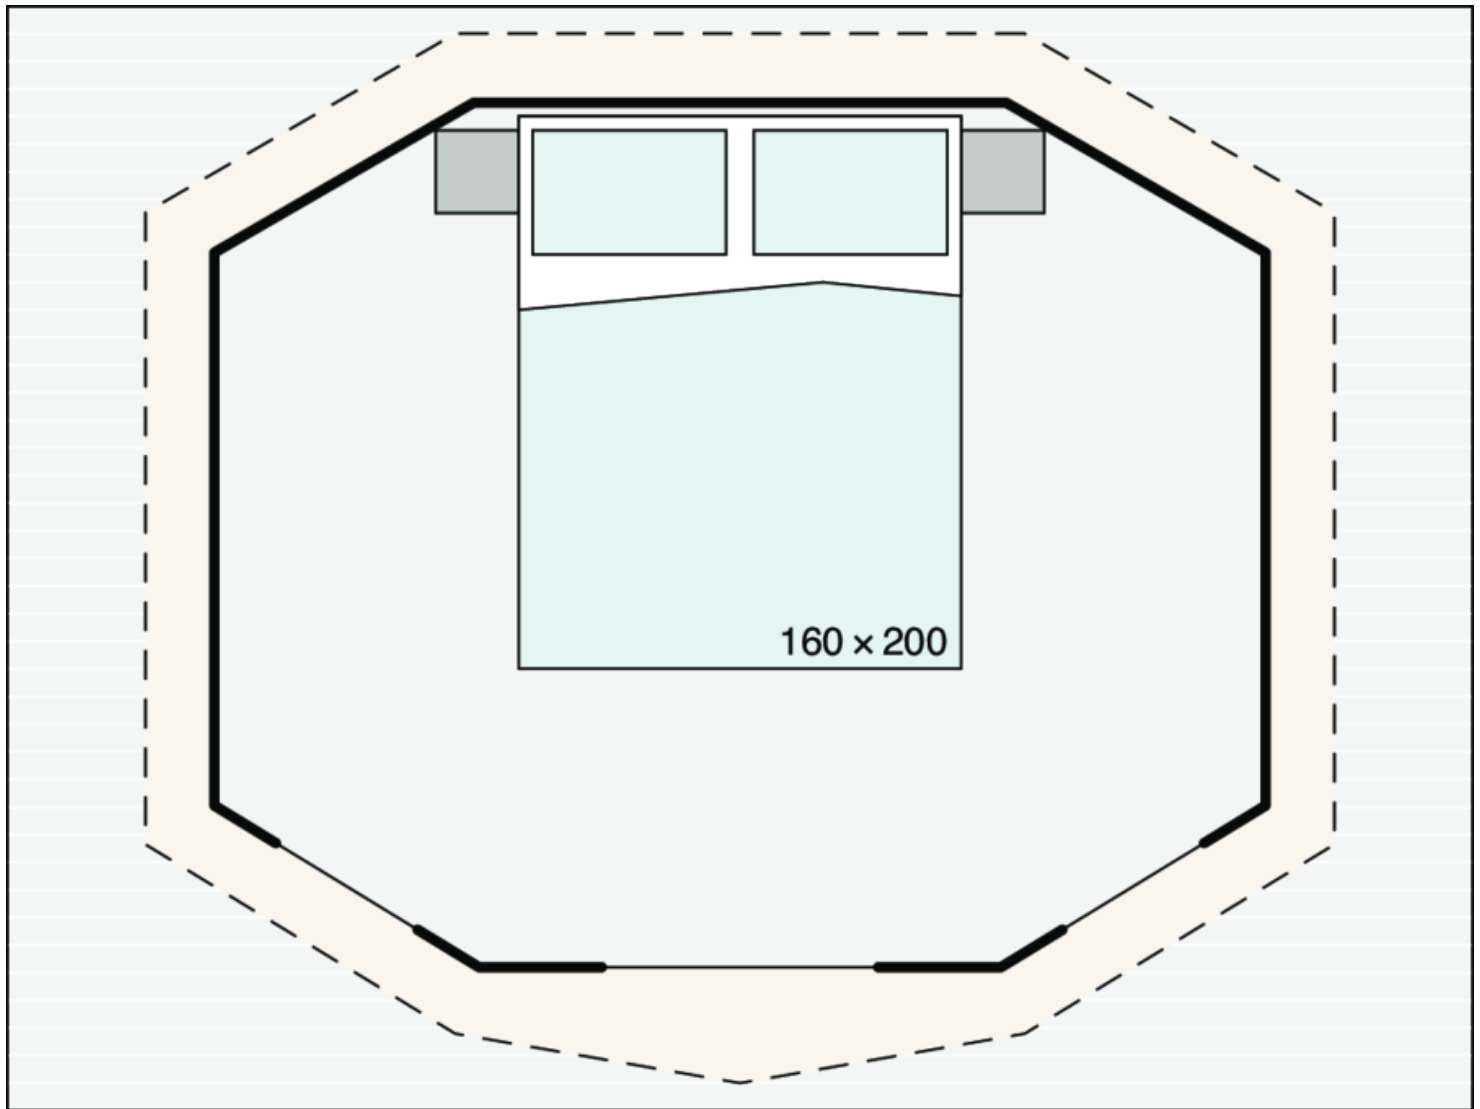

Bell S COUPLE

Facade:

Bell S fasada

Layout:

Bell S Couple

A1 GENERAL

Length interior/exterior	2,3/4,3
Width interior/exterior	3,4/5,4
Height interior/exterior	2,15/2,48
Area	7,82
Number of beds	2
Number of bedrooms	1
Number of bathrooms	-
Kitchen	-
Transport length	2,15
Transport width	1,85
Transport height	0,9

C0 INTERIOR

Furnishing Decor - STANDARD	TENT
Mosquito net for beds	O

C3 MASTER BEDROOM

Double bed with slatted bed base	160 x 200
Foam mattresses (25 kg/m ²) in master bedroom	X
Topper for mattresses in master bedroom	O
Bedside tables in master bedroom	X