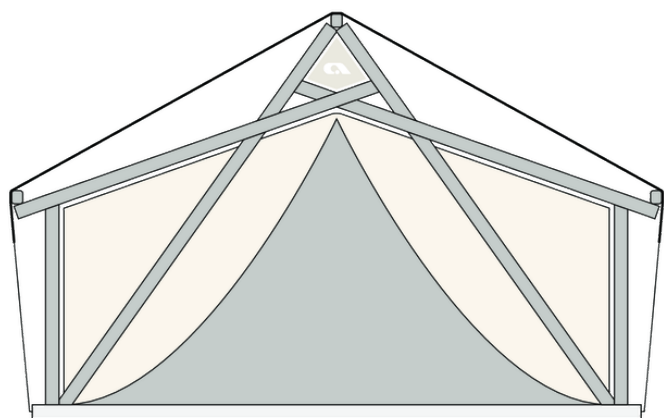

# Adriatic M BASIC

**Facade:**

**Adriatic M fasada**

**Layout:**

**Adriatic M Basic**

**A1 GENERAL**

Length interior/exterior	5/7,5
Width interior/exterior	5,05/5,85
Height interior/exterior	2,63/3,63
Area	39,16
Number of beds	-
Number of bedrooms	-
Number of bathrooms	-
Kitchen	-
Loft bedroom	-
Transport length	7,5
Transport width	2,28
Transport height	2,4
Dimension terrace	5,05x2,31

**B1 CHASSIS**

Wooden leveling feet 250mm	X
Wooden leveling feet 400mm	O
Subframework of spruce wood	X
Leveling Feet	X
Anchoring Kit - Steel rod	O
Anchoring Kit - Steel ancor	O

**B2 FLOOR**

Larchwood boards U-connect	X
----------------------------	---

**B3 EXTERIOR WALLS**

Mosquito net preinstallation on entrance doors	X
Wooden chassis cover Adriatic up to 245mm	O
Construction poles Pinewood BSH 100x120	X
Roof canvas PVC Sattler Complain 745 7M4 640g/m2 (FR)	X
Interior canvas TenCate KA46 420g/m2	X
Window with mosquito net	X
Internal canvas rolo	X
External cristal PVC rolo with Vecro tape	X