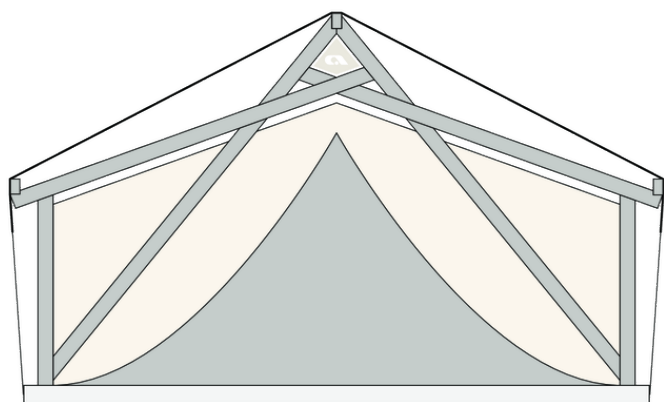

Adriatic L BASIC

Facade:

Adriatic L fasada

Layout:

Adriatic L Basic

A1 GENERAL

Length interior/exterior	5,5/8,92
Width interior/exterior	6/6,82
Height interior/exterior	2,99/4,15
Area	48,60
Number of beds	-
Number of bedrooms	-
Number of bathrooms	-
Kitchen	-
Loft bedroom	-
Transport length	8,92
Transport width	2,28
Transport height	2,4
Dimension terrace	6x2,65

B1 CHASSIS

Wooden leveling feet 250mm	X
Wooden leveling feet 400mm	O
Subframework of spruce wood	X
Leveling Feet	X
Anchoring Kit - Steel rod	O
Anchoring Kit - Steel ancor	O

B2 FLOOR

Larchwood boards U-connect	X
----------------------------	---

Adriatic L BASIC

Interior canvas TenCate Campshield FR2 290g/m2 (FR)	O
Window with mosquito net	X
Internal canvas rolo	X
External cristal PVC rolo with Vecro tape	X
Front entrance opening section on zipper	X
Mosquito net for entrance opening	O
Pad lock system	X
Master key for pad lock system	O
Winter cover	O
Stick for door zipper	X